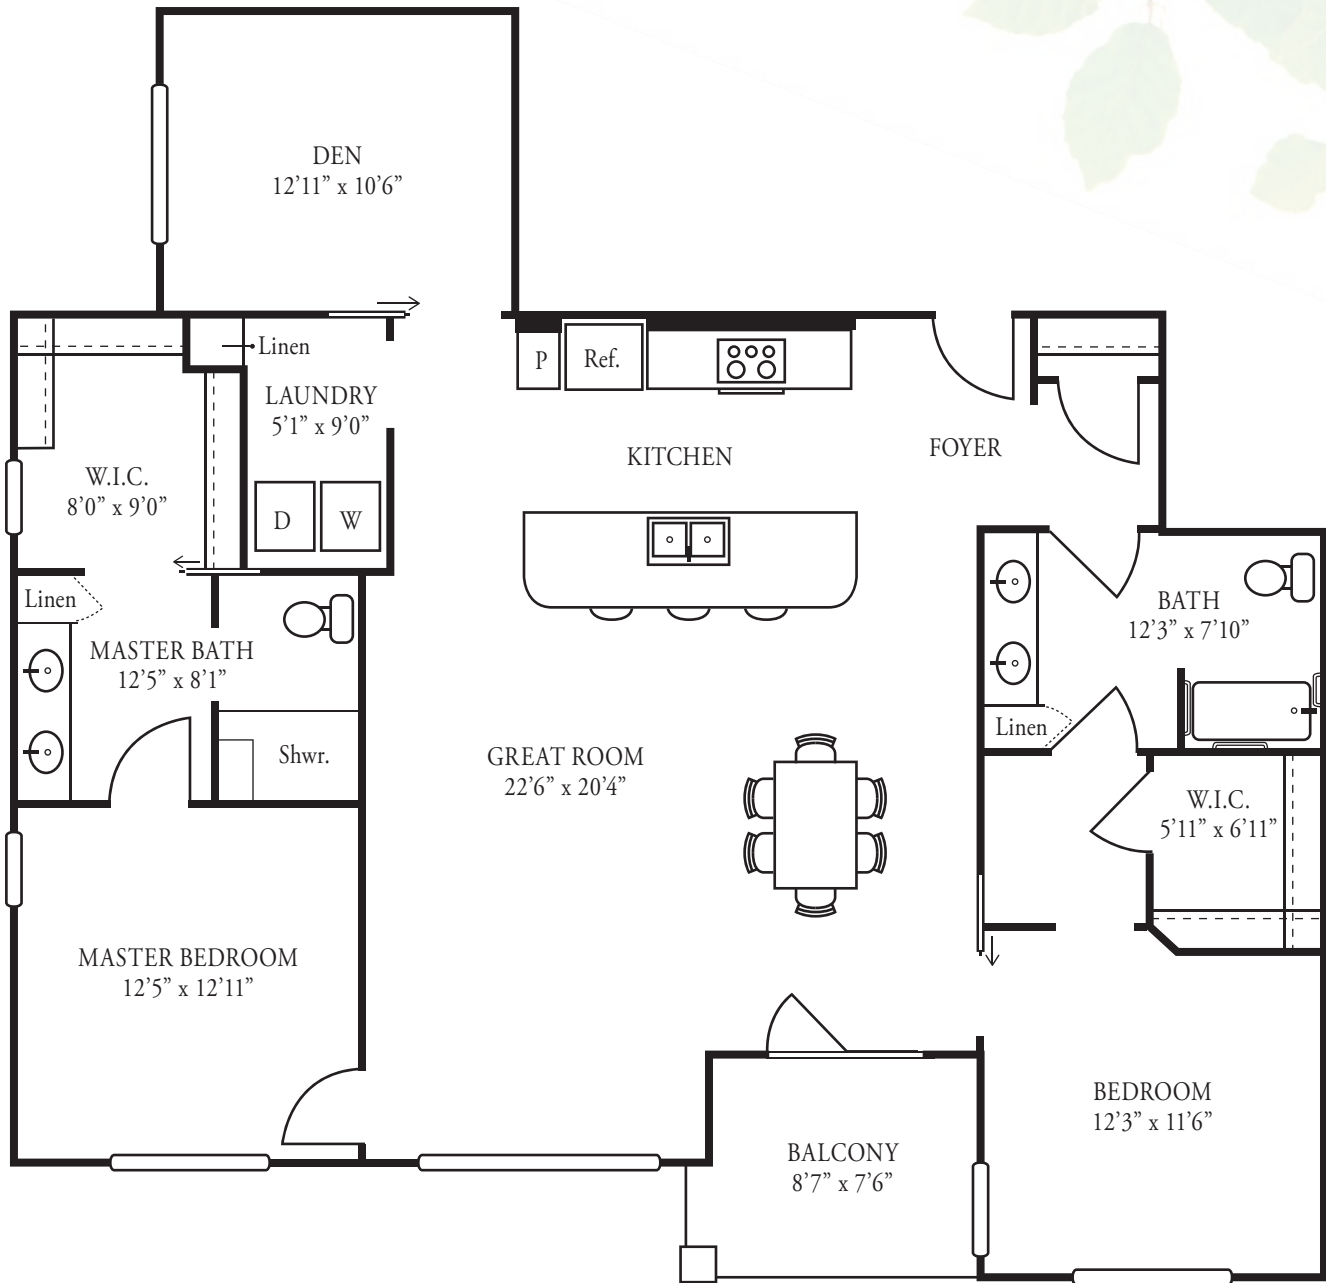

Empire | Apartment

2 bedrooms/2 baths/den | 1,582 sq. ft.

brcliving.org

1.800.419.9129 | 540.828.2540

302 North Second Street

Bridgewater, Virginia 22812